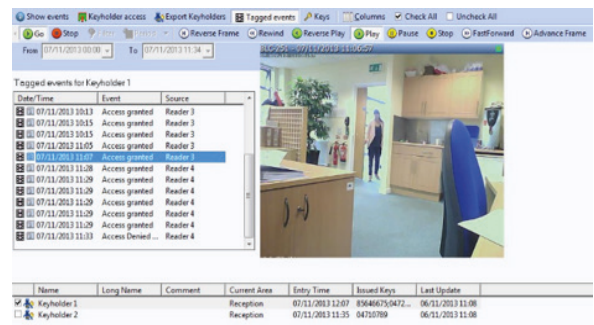

#### Use of Maps

- Track access control events live
- Apply filters for selection or relevant access points
- View state of access points and video from associated cameras
- Control units, such as lock and unlock single doors

## Alarm handling

- Access control events can trigger alarms in the integrated alarm management function
- Including:
  - Alarm list
  - Alarm handling instructions
  - Instant access to related video

## Access Request Fly-out

- Fly-out triggered by events such as input events (doorbell) or access-denied events
- The notification includes:
  - Live video from the associated camera
  - Cardholder information
  - Support for executing commands such as unlock doors

## Investigate Incidents

- Investigate individual access control events with instant playback of associated video
- A shortcut makes it possible to get a listing of the specific cardholder events in the Access Control tab