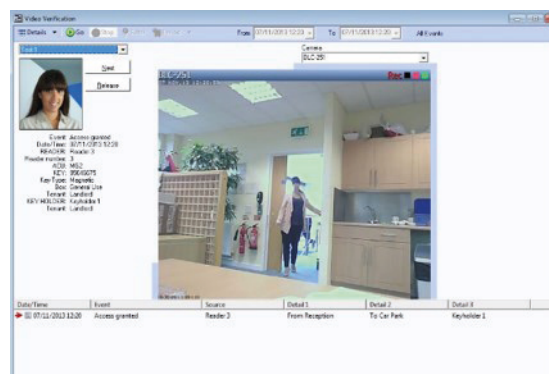

#### View Live Events

- View live video from the cameras associated with the access points in the access monitor
- Display access control events with corresponding video
- Track access control events live
- Apply filters for selection or relevant access points
- View state of access points and video from associated cameras

#### View Keyholder Information

- Display cardholder information from the access control system

#### Full Door Control

- View current door status, for example, door open / closed / locked / unlocked or server connected / disconnected
- Perform door commands like lock or unlock

#### Use of Maps

- Track access control events live
- Apply filters for selection or relevant access points
- View state of access points and video from associated cameras
- Control units, such as lock and unlock single doors